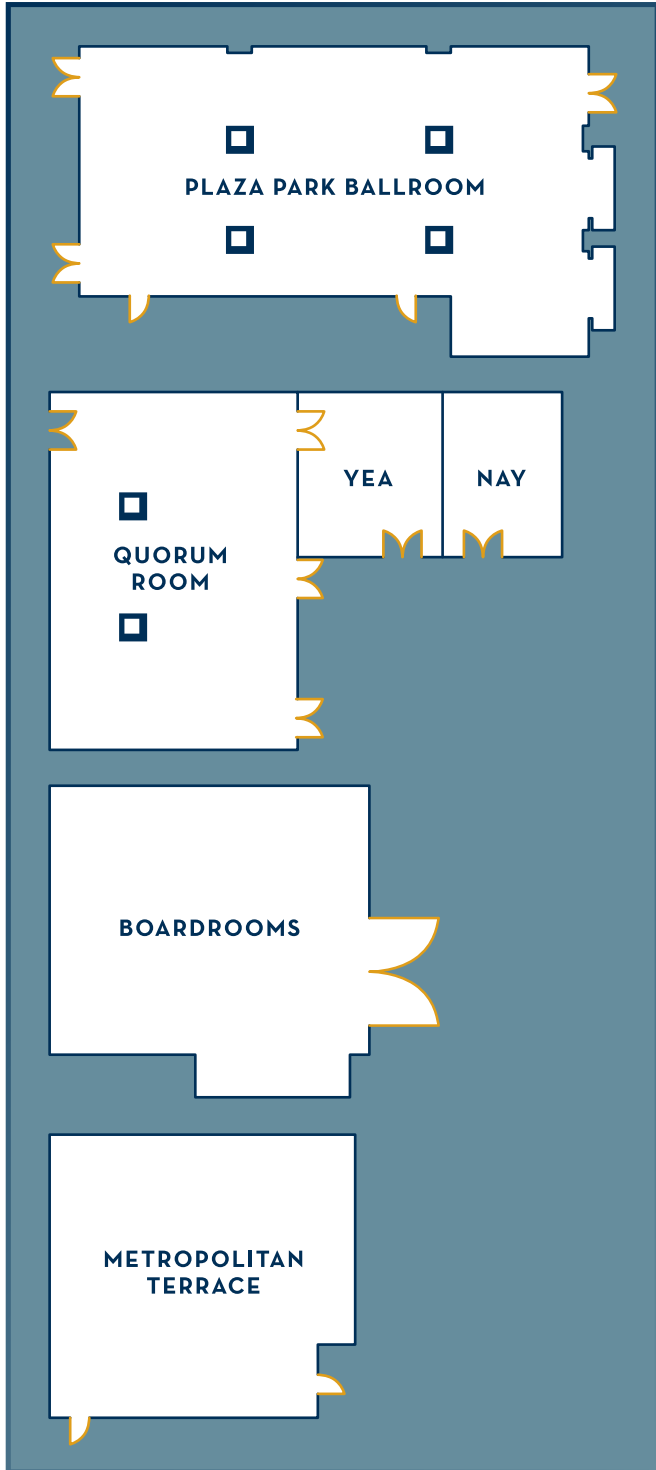

THE  
**CITIZEN**  
HOTEL

**HOTEL FLOOR PLAN**

<i>Plaza Park Ballroom</i>	1st Floor, Lobby
<i>Scandal Lounge</i>	Mezzanine
<i>Quorum Room</i>	2nd Floor
<i>Yea &amp; Nay</i>	2nd Floor
<i>Executive Boardroom</i>	3rd Floor
<i>Business Center</i>	3rd Floor
<i>Legislative Boardroom</i>	4th Floor
<i>Judicial Boardroom</i>	5th Floor
<i>Fitness Center</i>	6th Floor
<i>Metropolitan Terrace</i>	7th Floor